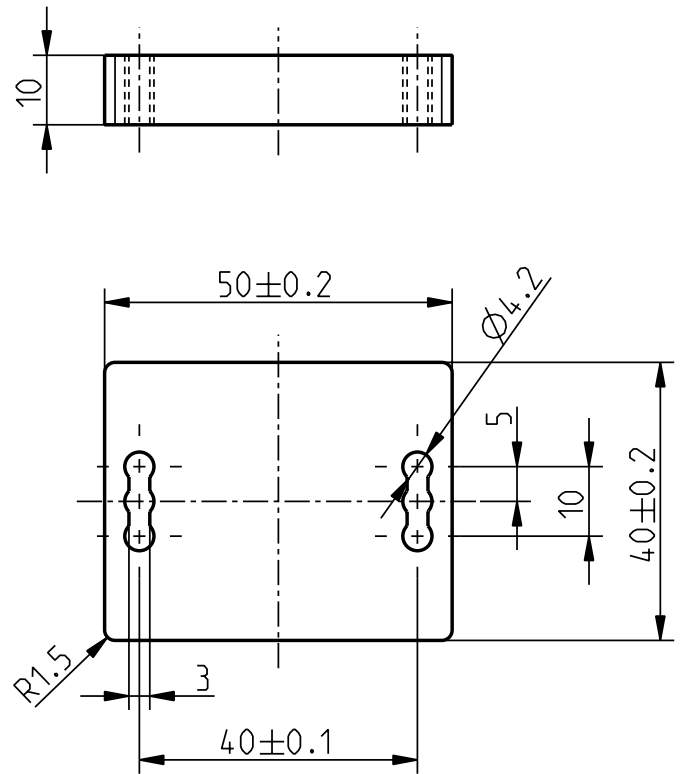

Accessories for RC Si 56 / RC Si 56 Extreme / Ex RC Si 56
Distance plate RC Si 56
Material no.: 1184876 (material no. old: 03.56.5302)

Product features

- Material: POM (black)

Dimensions

Errors and omissions excepted.